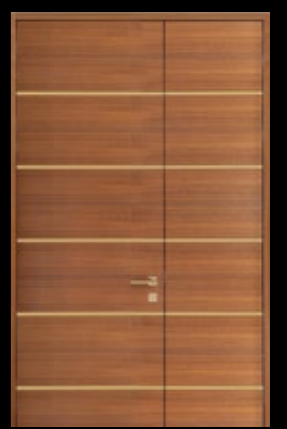

Door on the inside with golden inlays